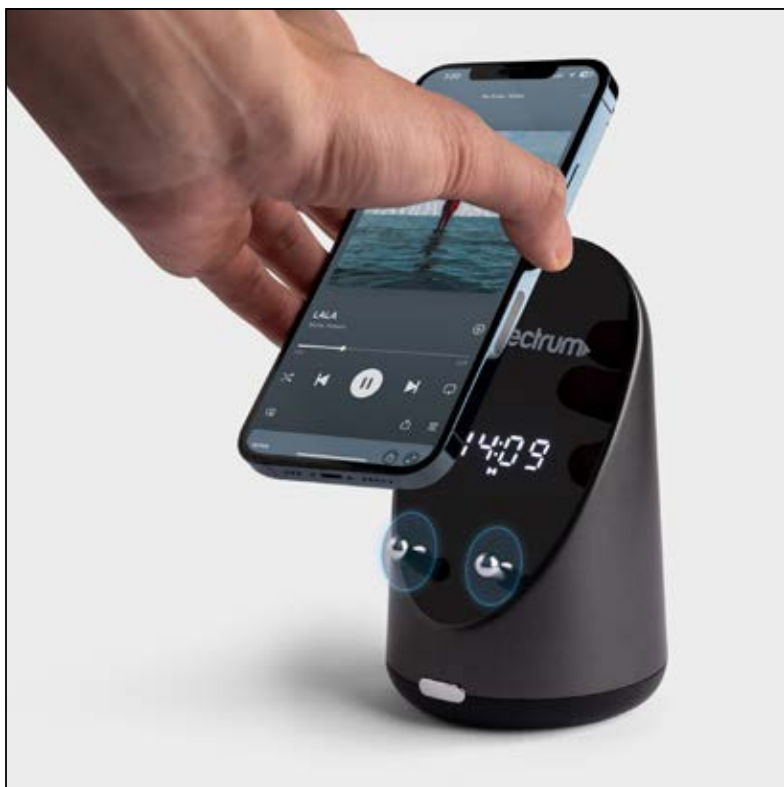

Single Meeting Journal Pen
Combo ST4383Eye Candy

SOFT COVER COMBO
ST4471NEOSKIN

Solid Jersey Gel Mouse Pad /
Wrist Rest

SPIRAL JOURNAL PEN COMBO EC3222PRESTON

SECCIÓN
TECNOLOGÍA

2x2 Rubik's Cable

5-in-1 USB-C Ultra Slim Data Hub with HDMI Port

Bawl 2.0 True Wireless Auto Pair Earbuds and Case

Clip Clap 2 Bluetooth Speaker

#25214 AWS Retro Boom FM Radio & Wireless Speaker

Impulse, Amplifier & Bluetooth Speaker with Wireless Charger and Digital Alarm Clock