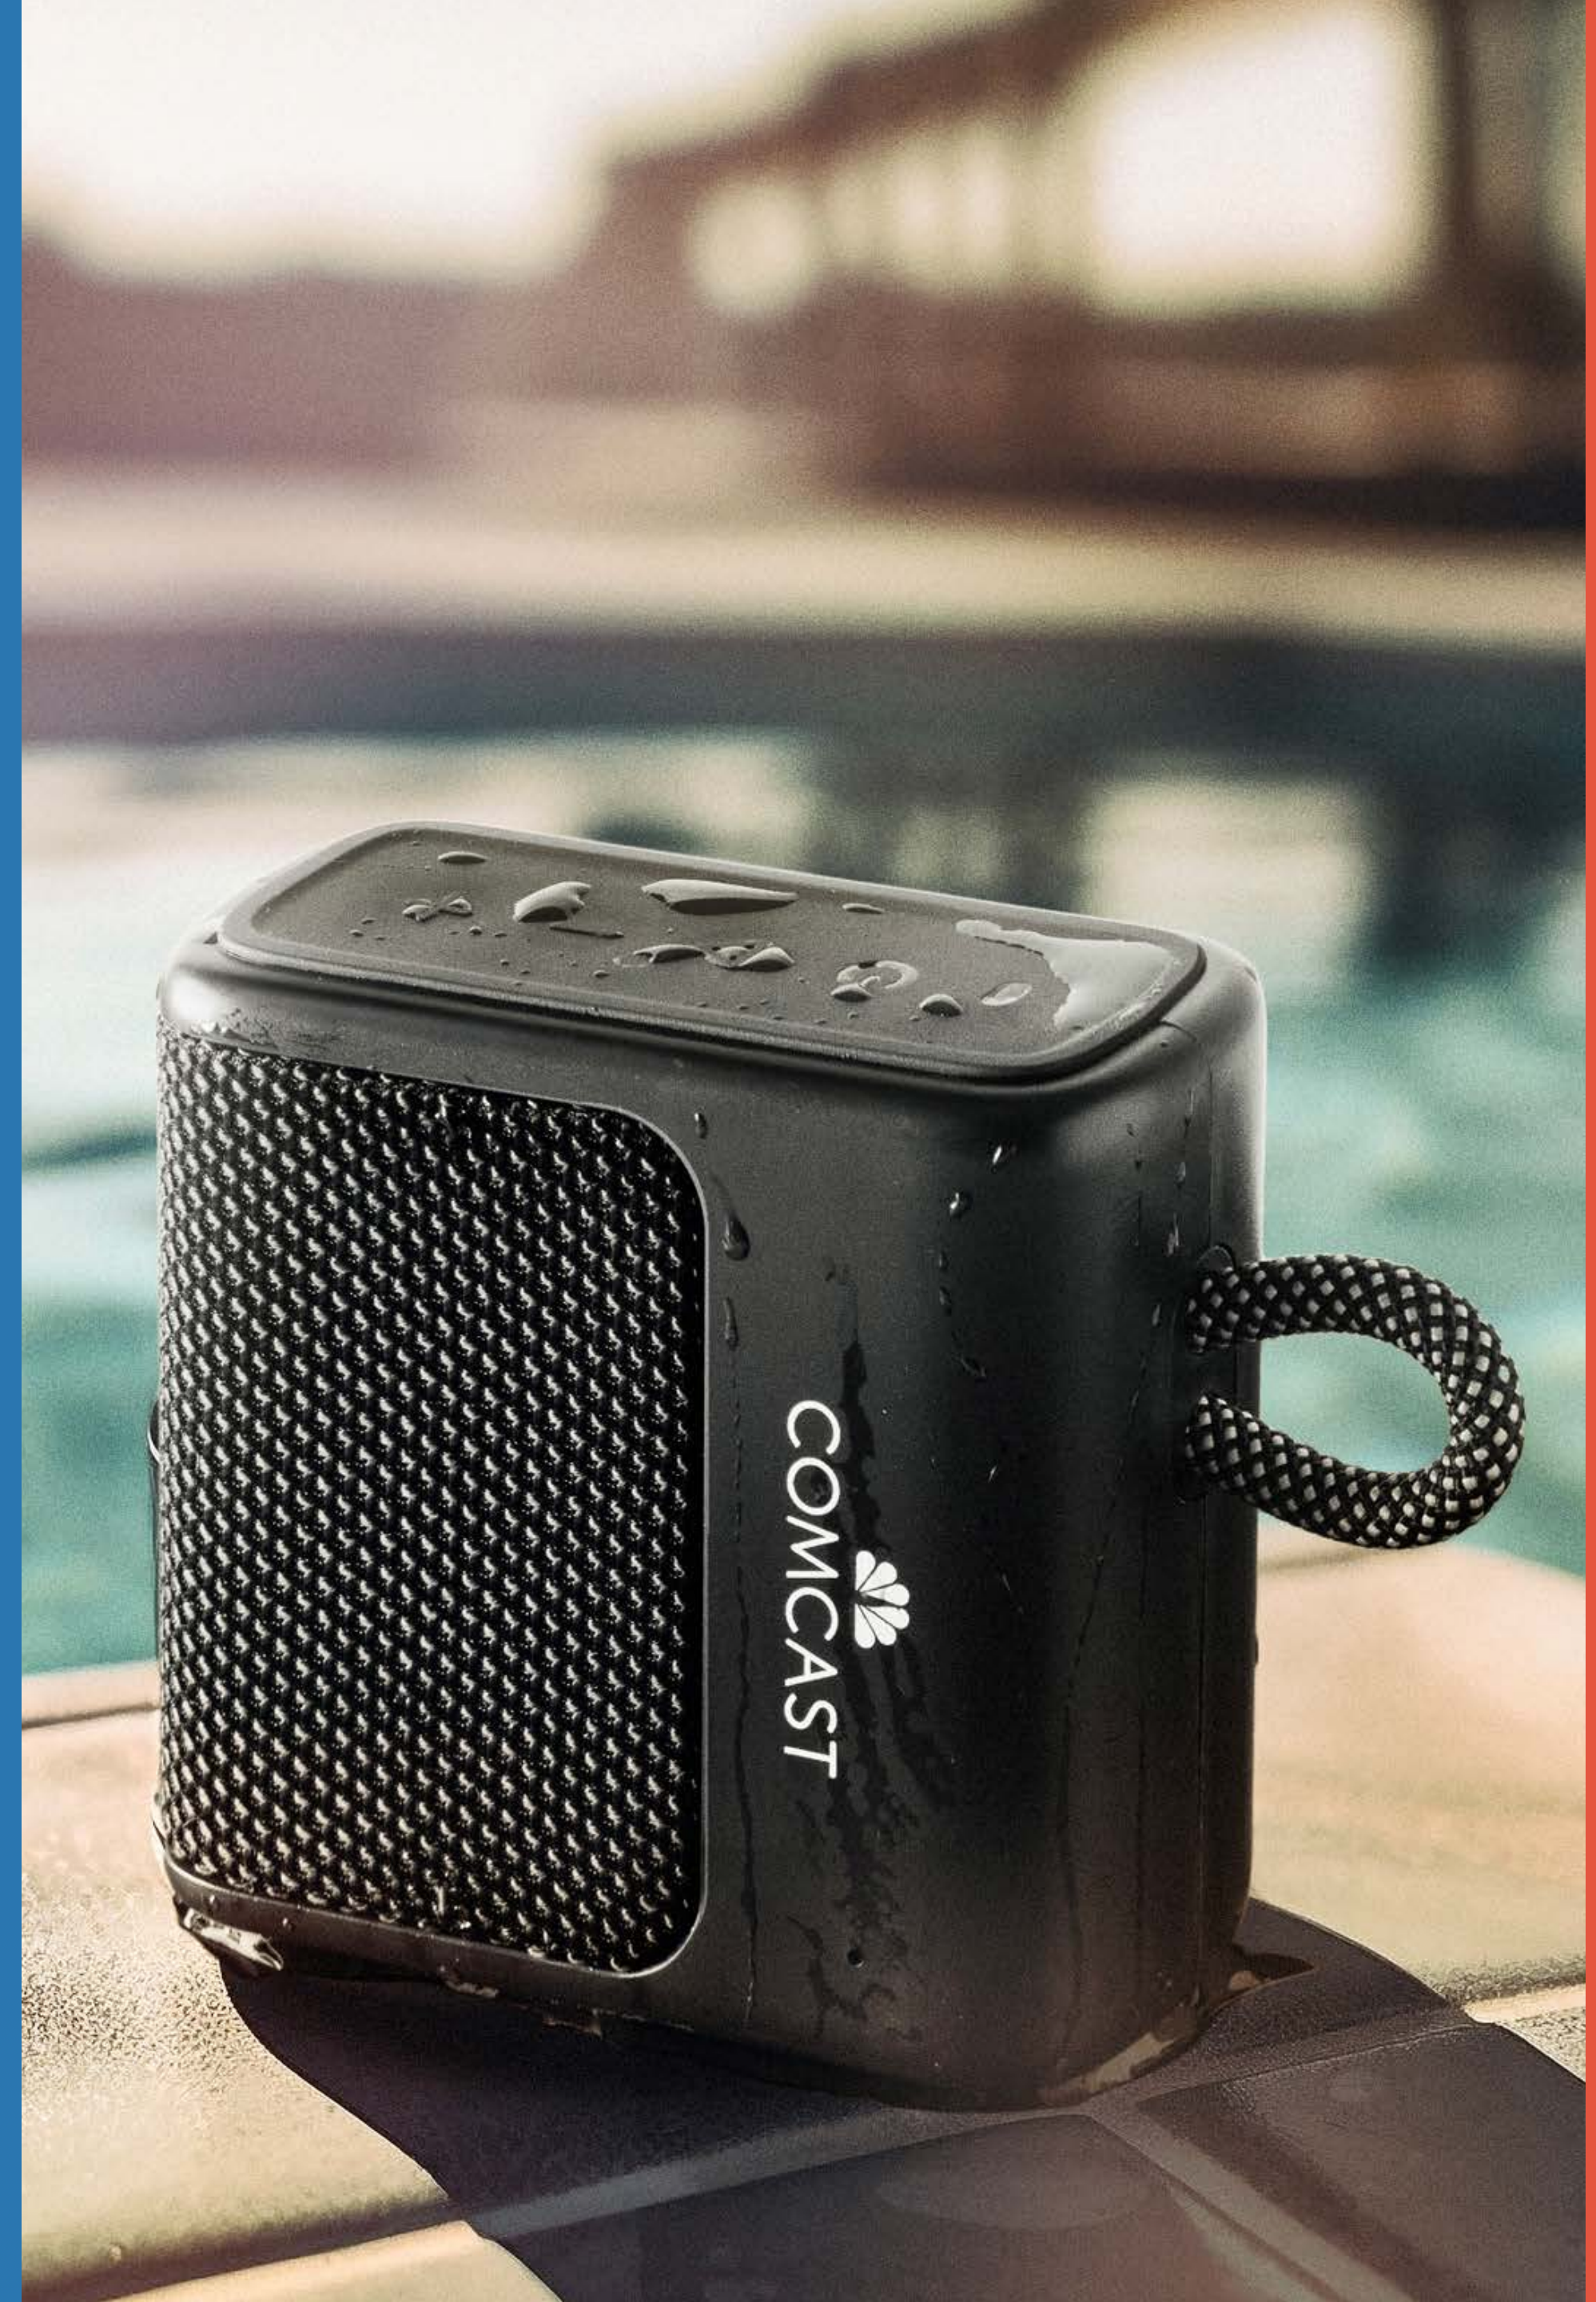

Single Meeting Journal Pen
Combo ST4383Eye Candy

SOFT COVER COMBO
ST4471NEOSKIN

Solid Jersey Gel Mouse Pad /
Wrist Rest

SPIRAL JOURNAL PEN COMBO EC3222PRESTON

SECCIÓN
TECNOLOGÍA

2x2 Rubik's Cable

5-in-1 USB-C Ultra Slim Data Hub with HDMI Port

Bawl 2.0 True Wireless Auto Pair Earbuds and Case

Clip Clap 2 Bluetooth Speaker

#25214 AWS Retro Boom FM Radio & Wireless Speaker

Impulse, Amplifier & Bluetooth Speaker with Wireless Charger and Digital Alarm Clock