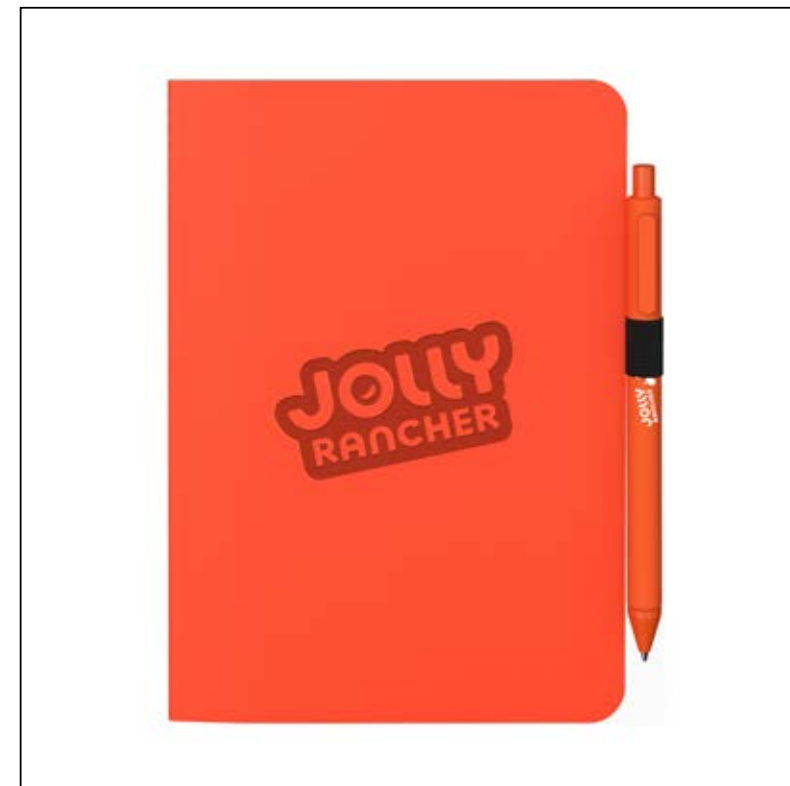

#30103 Sleek Silicone Pouch

#55235 Desktop Notepad And Organizer

BALLPOINT PEN
G1254DONALD

BALLPOINT PEN
G3113ROMILDA

BALLPOINT PEN/HIGHLIGHTER
G1037BLOSSOM

MULTI-PURPOSE POUCH
ST161NEOSKIN

Plastic Ballpoint Pen
G2004Eye Candy