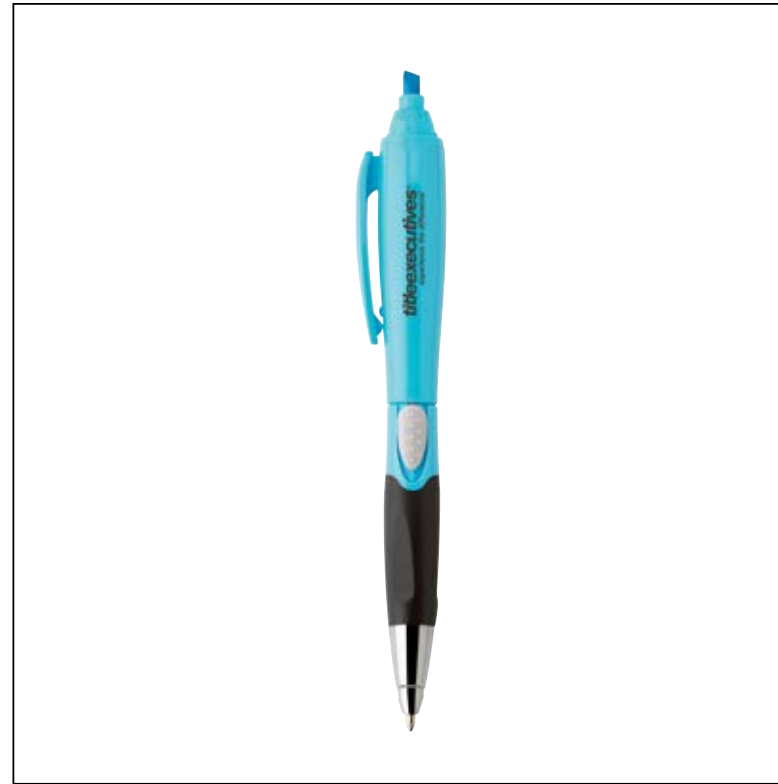

#30103 Sleek Silicone Pouch

#55235 Desktop Notepad And Organizer

BALLPOINT PEN
G1254DONALD

BALLPOINT PEN
G3113ROMILDA

BALLPOINT PEN/HIGHLIGHTER
G1037BLOSSOM

MULTI-PURPOSE POUCH
ST161NEOSKIN

Plastic Ballpoint Pen
G2004Eye Candy