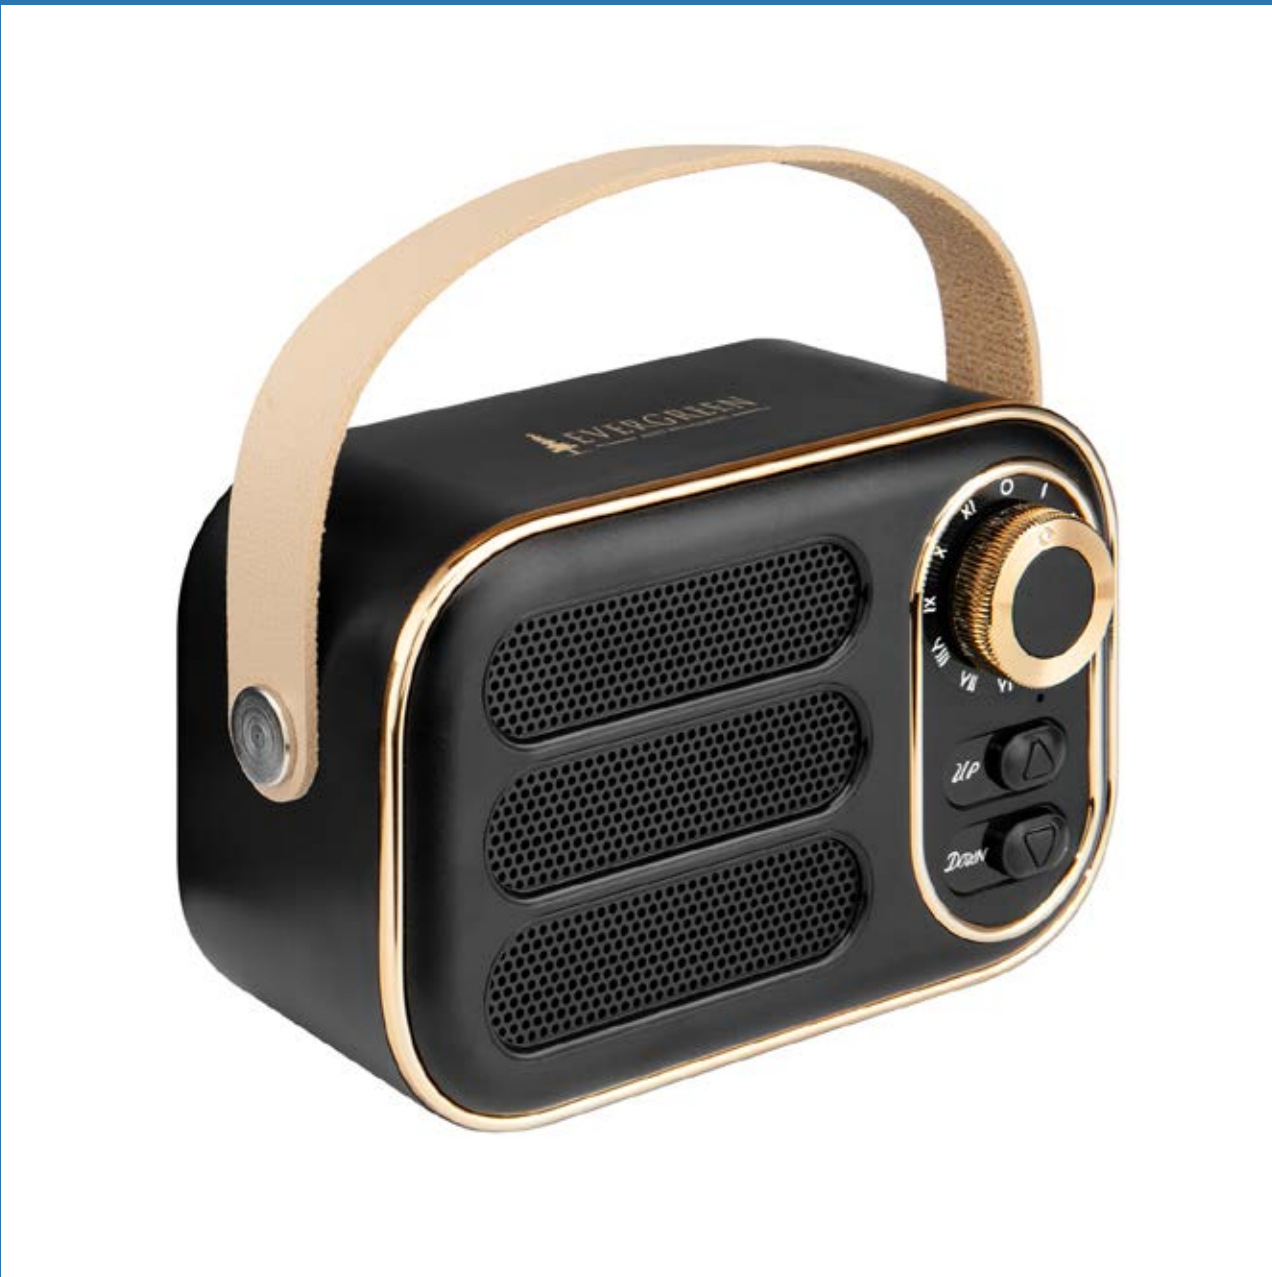

Single Meeting Journal Pen
Combo ST4383Eye Candy

SOFT COVER COMBO
ST4471NEOSKIN

Solid Jersey Gel Mouse Pad /
Wrist Rest

SPIRAL JOURNAL PEN COMBO EC3222PRESTON

SECCIÓN
TECNOLOGÍA

2x2 Rubik's Cable

5-in-1 USB-C Ultra Slim Data Hub with HDMI Port

Bawl 2.0 True Wireless Auto Pair Earbuds and Case

Clip Clap 2 Bluetooth Speaker

#25214 AWS Retro Boom FM Radio & Wireless Speaker

Impulse, Amplifier & Bluetooth Speaker with Wireless Charger and Digital Alarm Clock