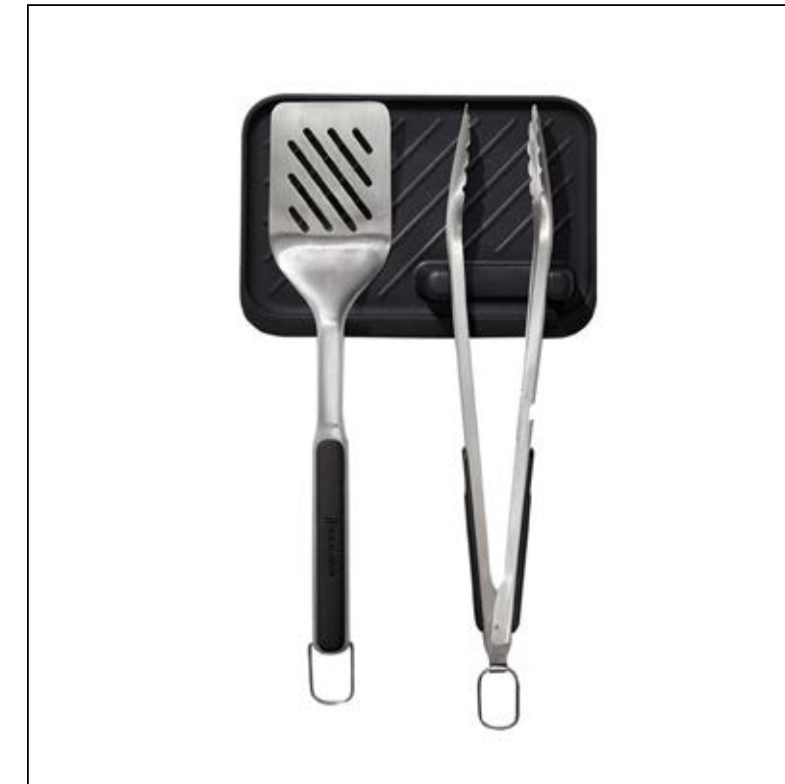

#2091 Large
Wood Bottle
Opener

#2100 Waiter's Knife

#2119 Pizza Cutter With Bottle
Opener

#4021 - 60" Arc Golf Umbrella

#4135 - 44" Arc Automatic Open
Telescopic Folding Umbrella

#4150 - 44" Arc Telescopic
Diamond Top Vented Umbrella

#7019 Beach Mat

#7044 - 5-Piece BBQ Ninja

#7225 Multi-Function Tool In Case

#75031 Bamboo Wall Mounted Bottle Opener

#75037 Perfect Pairing Wine & Cheese Knife Set

2IN1 COASTER/BOTTLE OPENER SET SH112DONALD

COOLER / 10-PIECE BBQ SET SH301FABRIZIO

FLASK SET SH117DONALD

Milford Two Compartment
Foldable Car Storage
Basket - Black

OXO 3-piece Grilling Set

OXO 3-piece Ice
Bucket Set

Pour Over Drip Coffee
Maker - Black